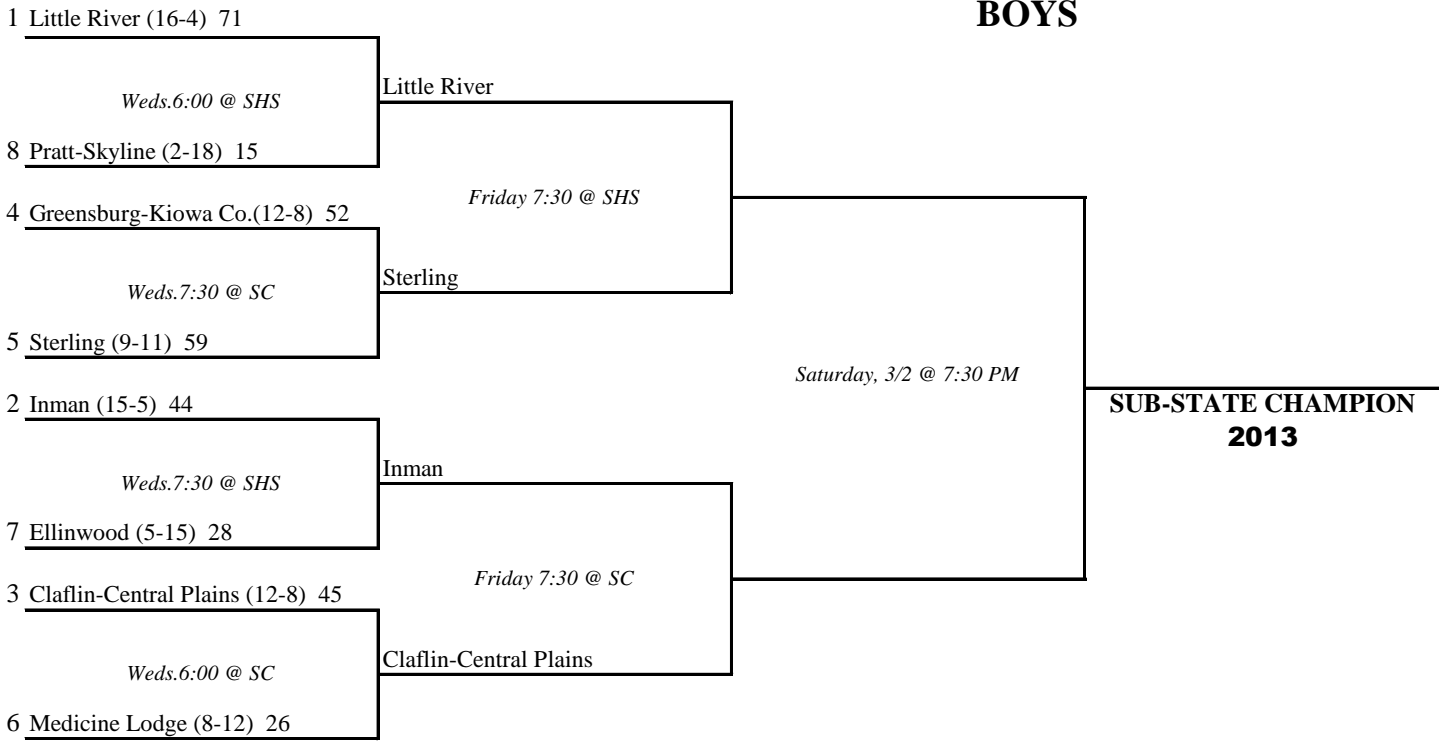

Kansas State High School Activities Association
OFFICIAL SUB-STATE TOURNAMENT BRACKET — CLASS 2A
2013

SITE: STERLING

MANAGER: Monte Ball

BOYS

GIRLS