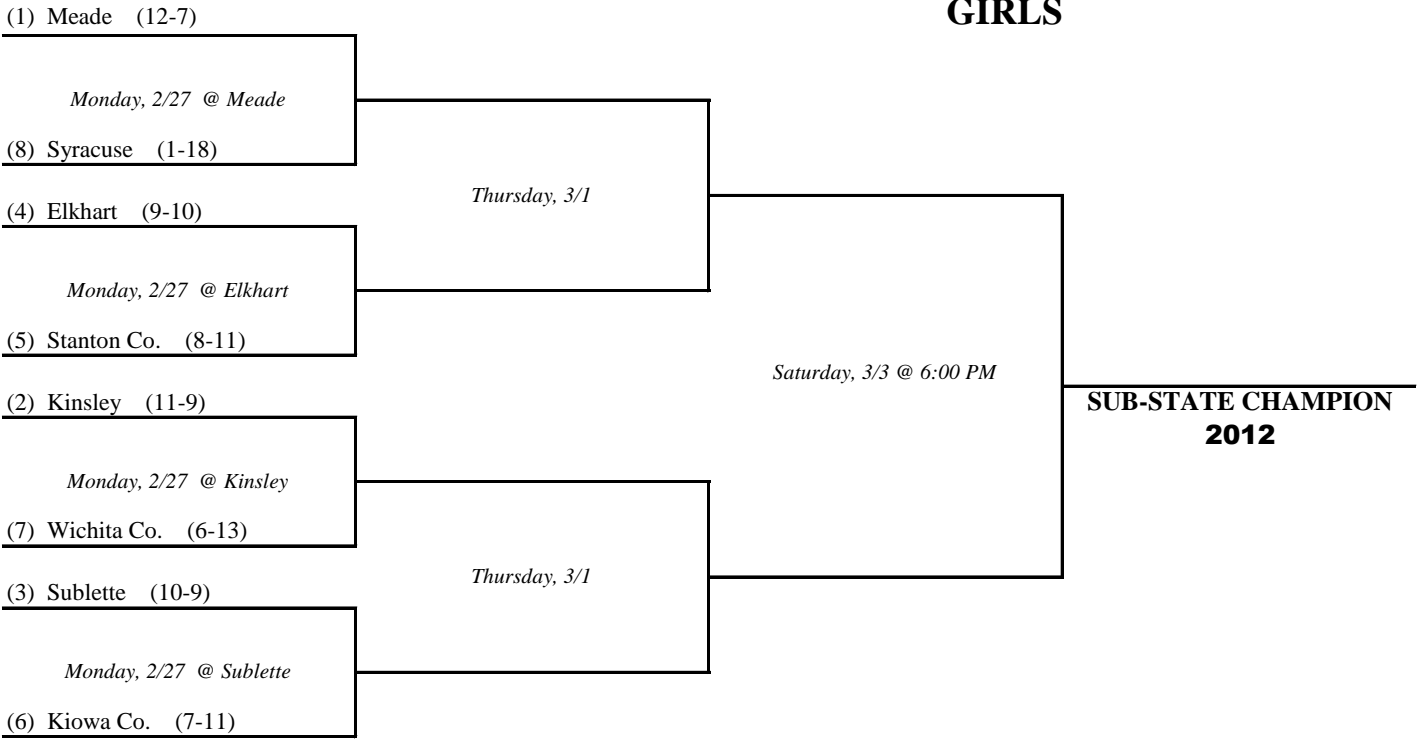

**Kansas State High School Activities Association**  
**OFFICIAL SUB-STATE TOURNAMENT BRACKET — CLASS 2A**  
**2012**

SITE: Meade

MANAGER: Glenn McFall, AD

**GIRLS**

**BOYS**